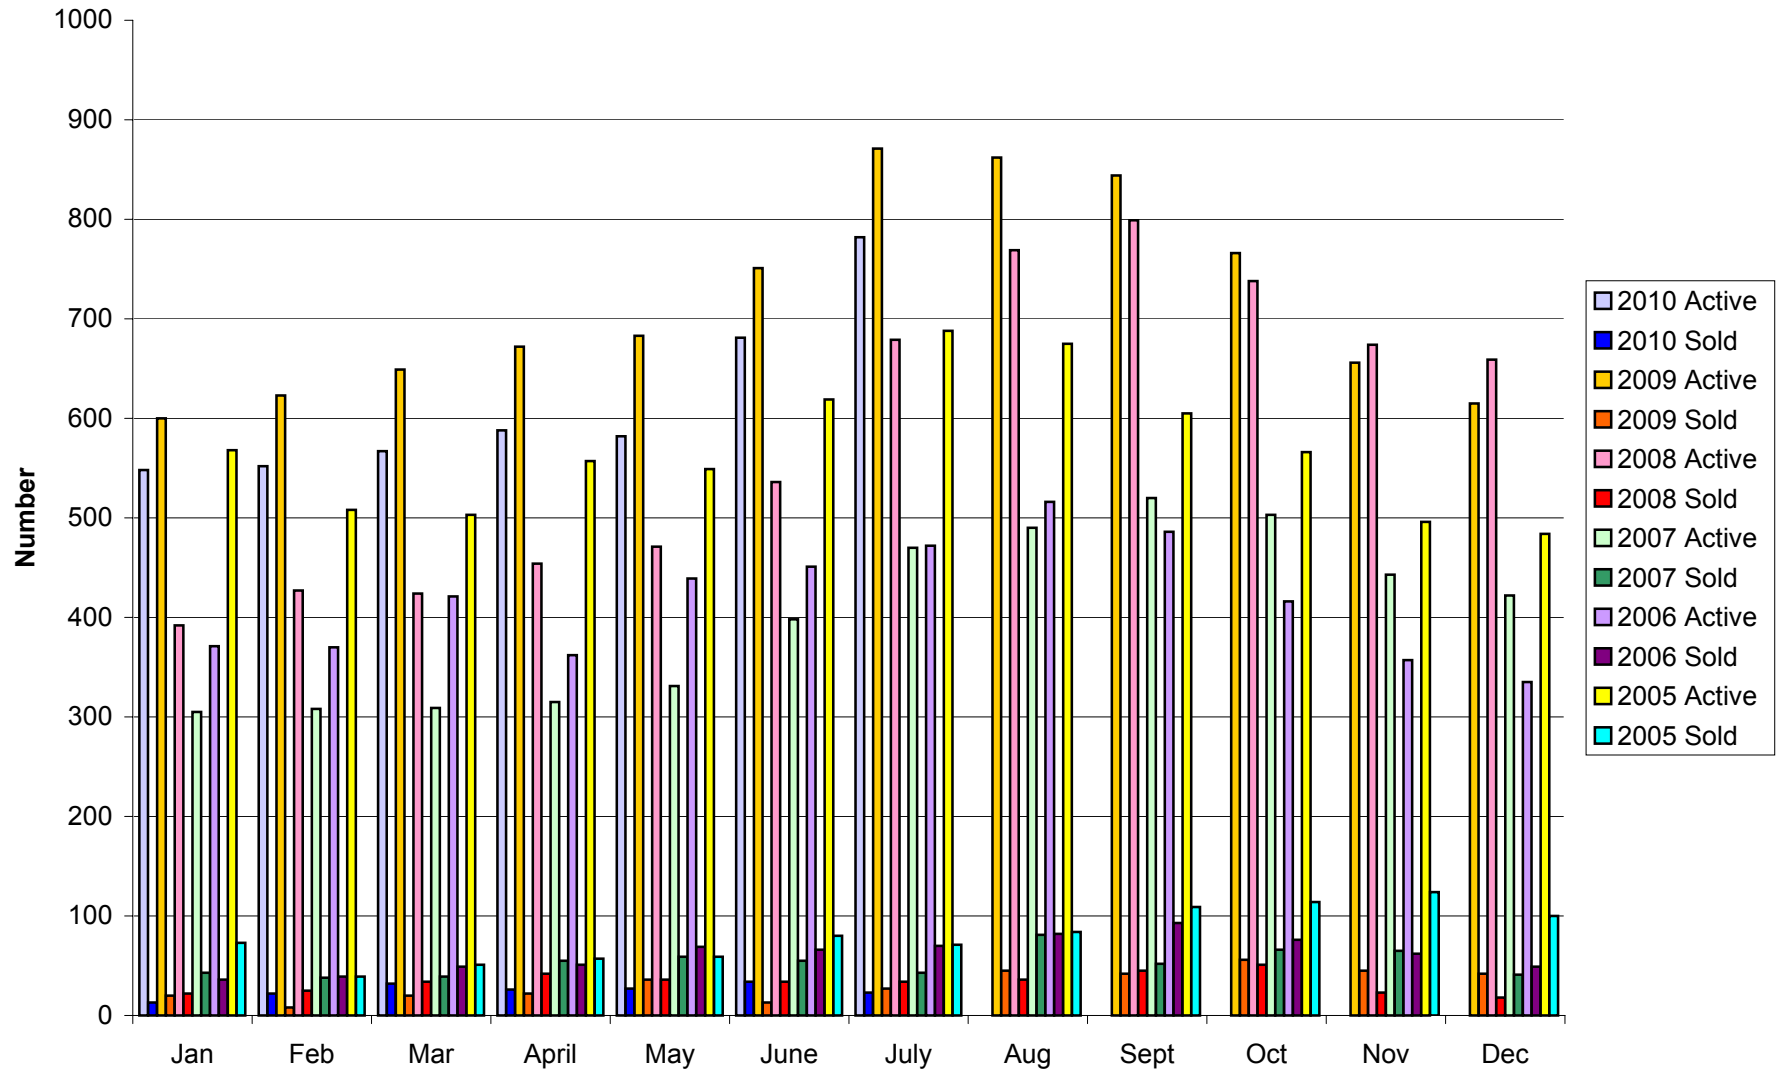

Homes and Duplexes 2005- 2010

Source: Summit Association of Realtors MLS.

This reflects the change each month in the number of active and sold properties.

All sales aren't through the MLS.

keats@coloradodreams.com