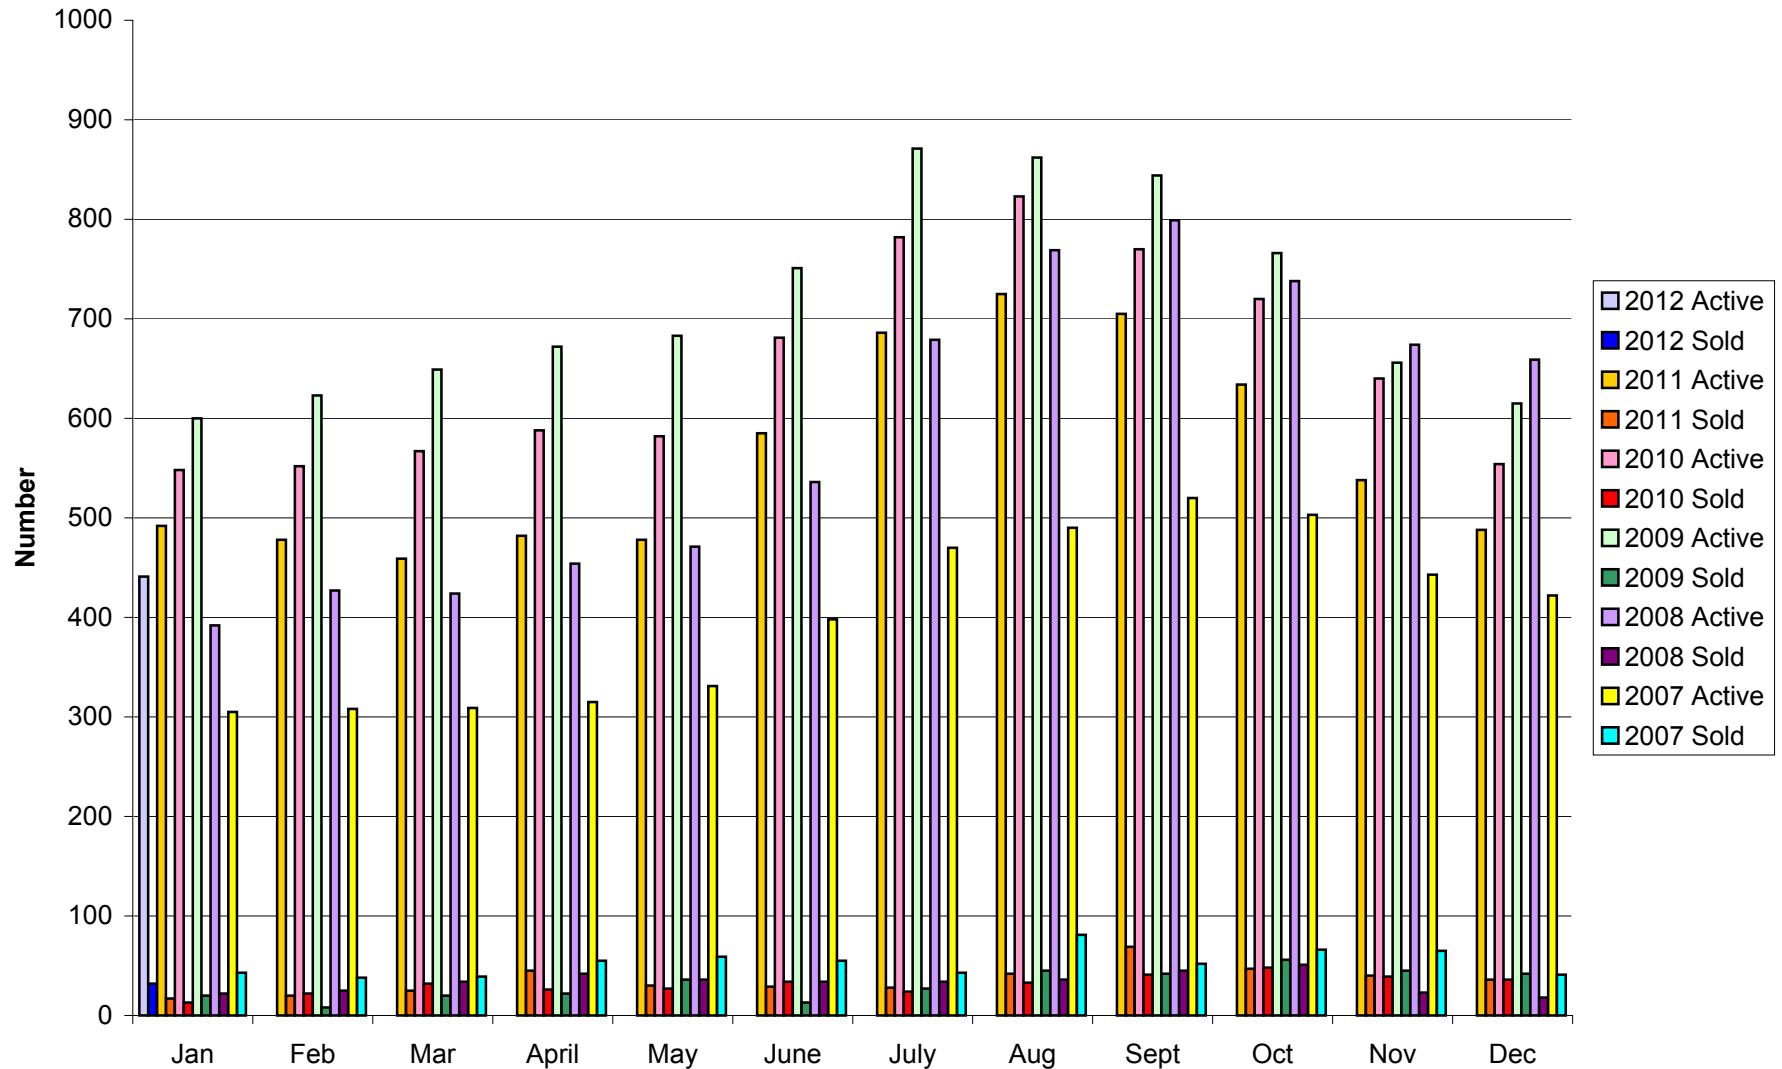

## Homes and Duplexes 2007 - 2012

Source: Summit Association of Realtors MLS.

This reflects the change each month in the number of active and sold properties.

All sales aren't through the MLS.

keats@coloradodreams.com