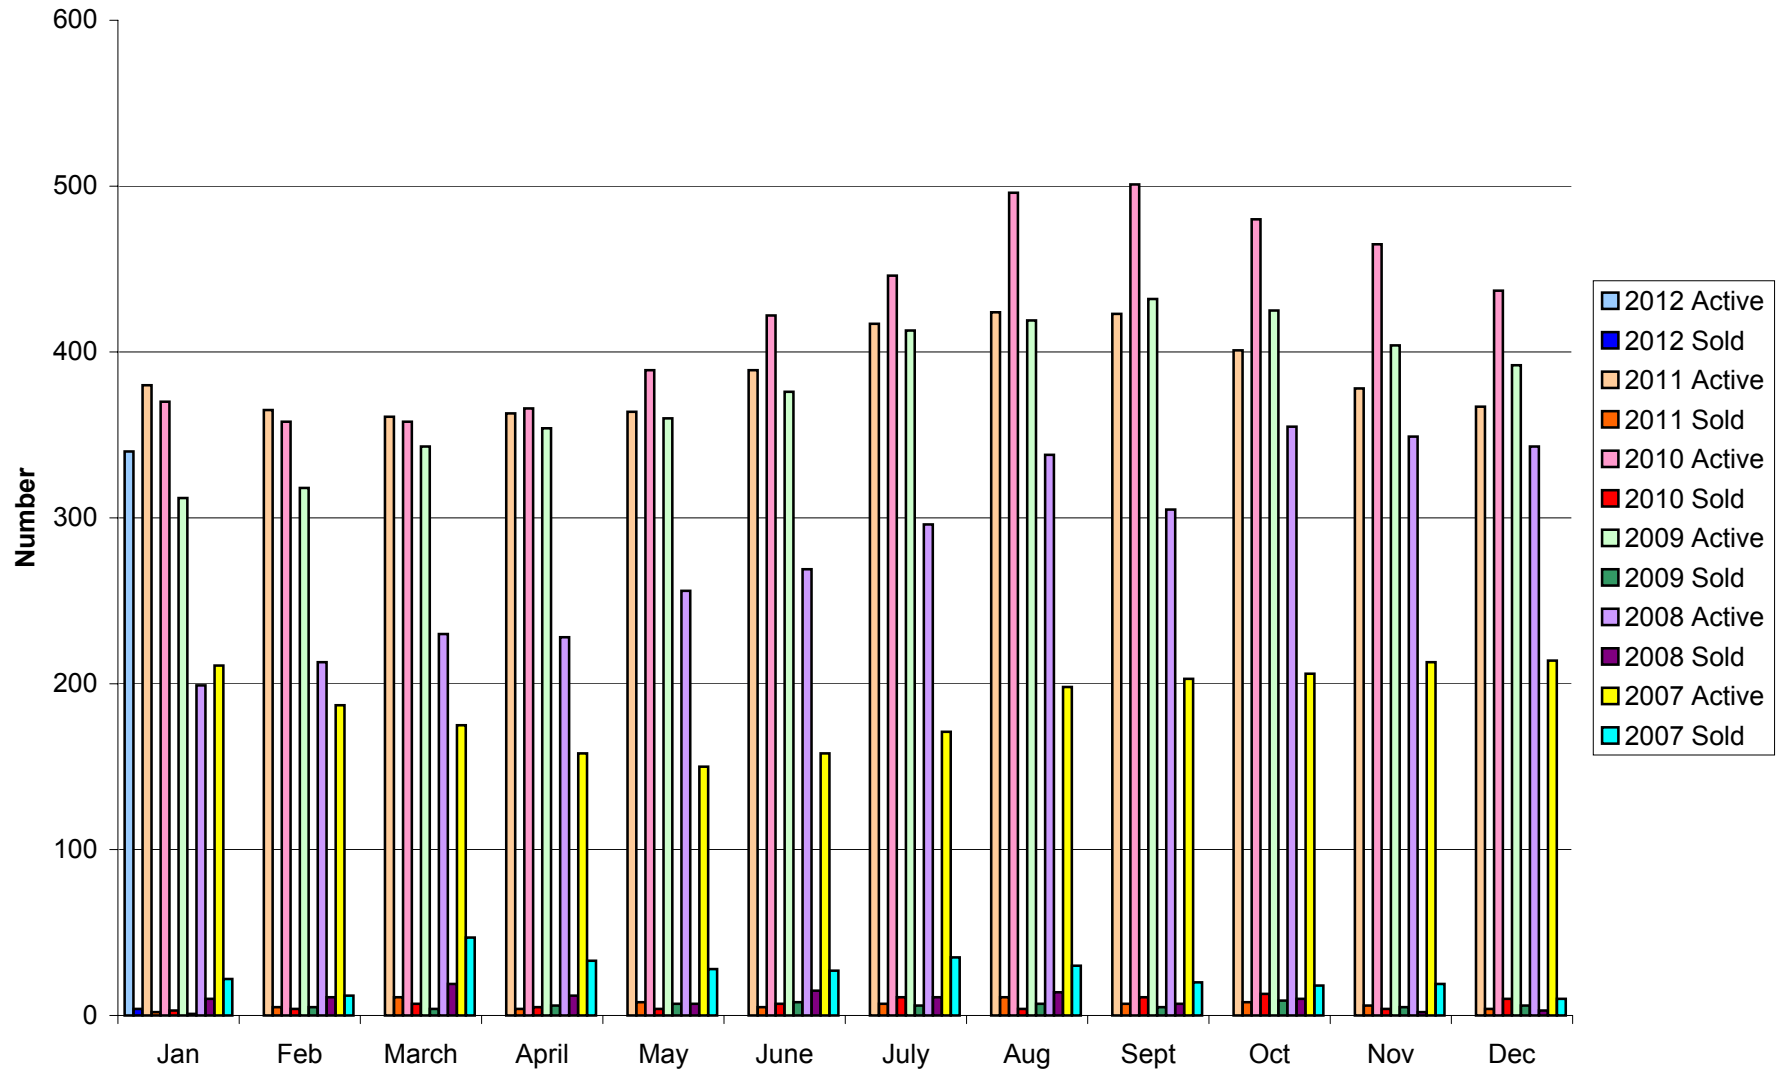

Vacant Land 2007 - 2012

Source: Summit Association of Realtors MLS.
 This reflects the change each month in the number of active and sold properties.
 Not all sales are through the MLS.

keats@coloradodreams.com
 800-571-1091